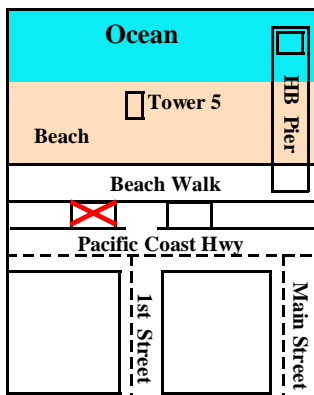

**Join us at the beach for the
same great food you've had at
"The Park Bench Café"**

21071 PCH at 1st Street, Huntington Beach, CA
on the beach at the jr. guard building
Phone: 714-374-5600

E-Mail: kokomos@verizon.net

**Dog
Friendly**

**No
Table
Service**

We accept MasterCard and Visa - 18% gratuity added to parties of 10 or more.
NO checks please ~ NO alcohol allowed on this park property establishment